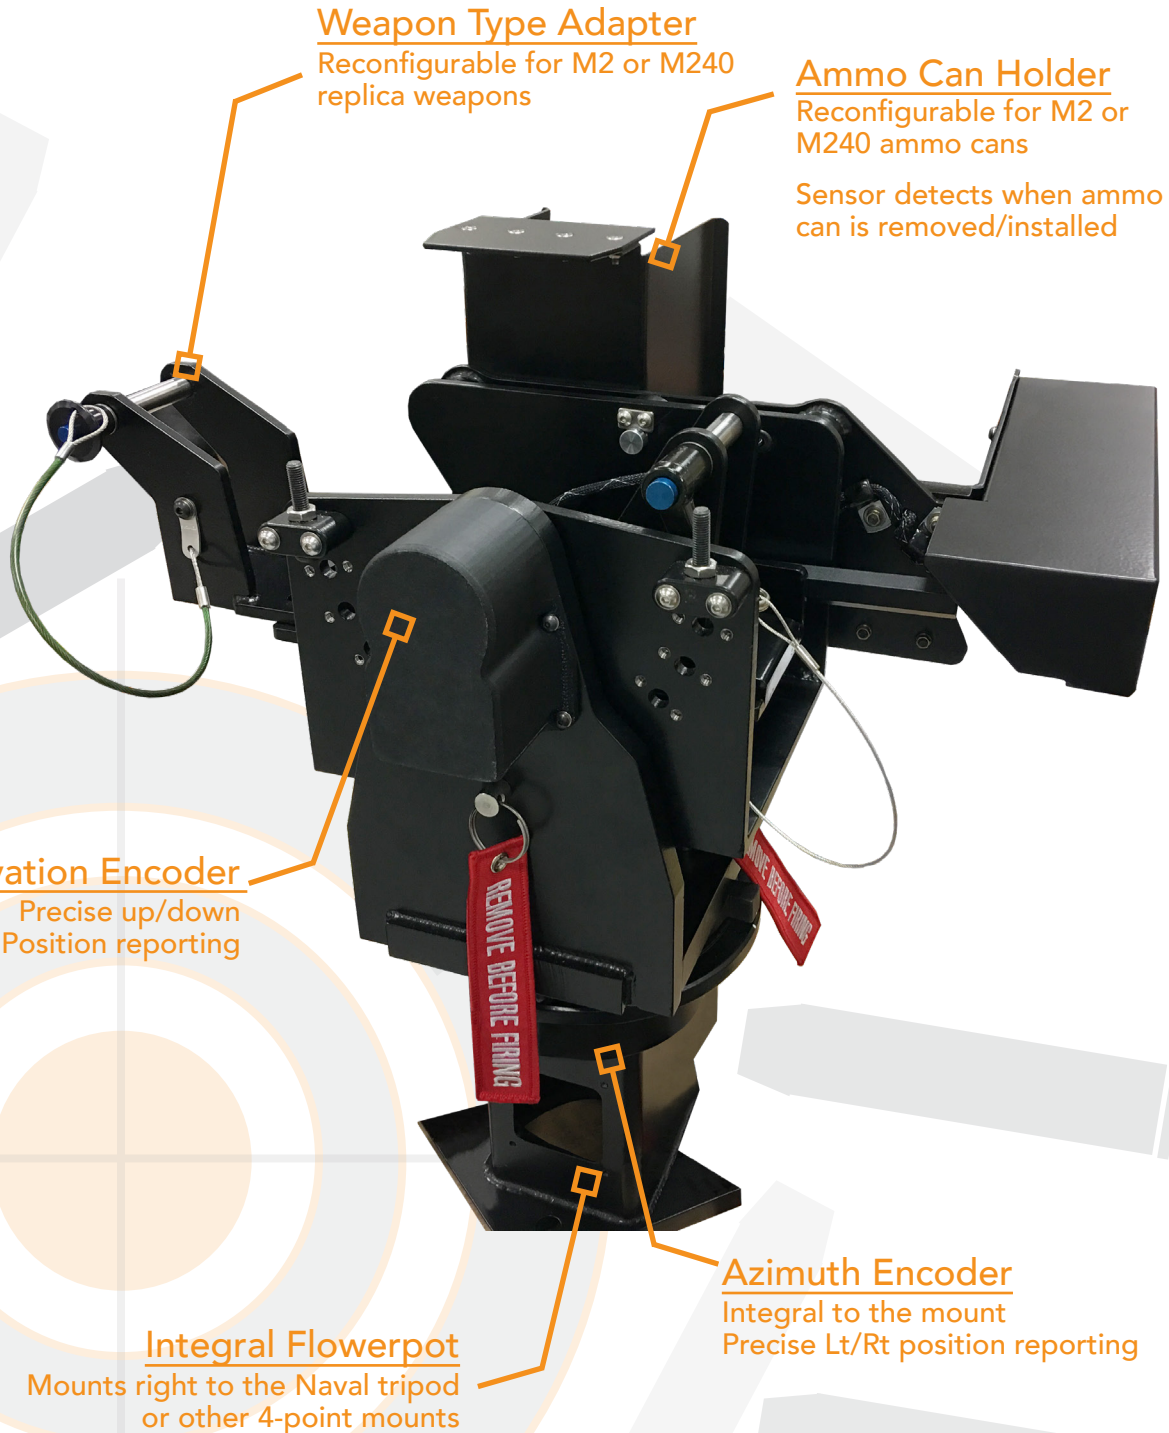

ACME WORLDWIDE ENTERPRISES
1710 RANDOLPH COURT SE
ALBUQUERQUE NM, 87106
(505) 243-0400

WWW.ACME-WORLDWIDE.COM

Gunforce GAR® for M2 & M240 Systems

Right Side View