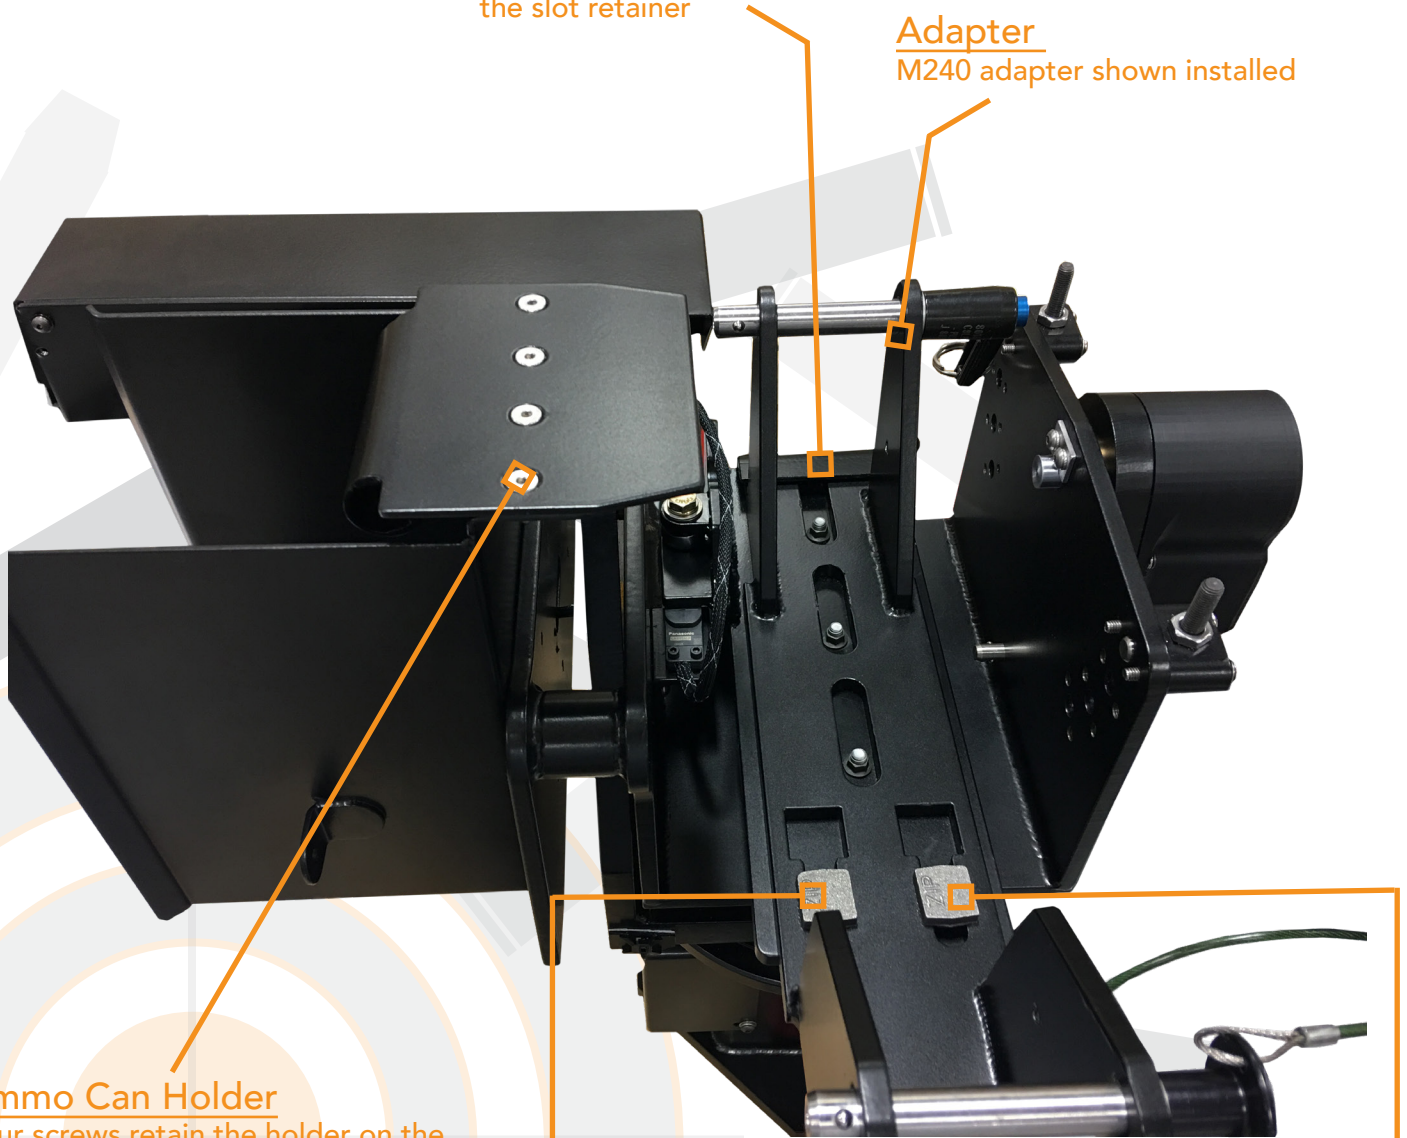

ACME WORLDWIDE ENTERPRISES
1710 RANDOLPH COURT SE
ALBUQUERQUE NM, 87106
(505) 243-0400

WWW.ACME-WORLDWIDE.COM

Gunforce GAR® for M2 & M240 Systems

Top Down View

Adapter Slot

Slide front of adapter into the slot retainer

Adapter

M240 adapter shown installed

Ammo Can Holder

Four screws retain the holder on the GAR® cradle
Remove screws to replace the ammo can holder

Adapter Retainers

Loosen lugs to slide weapon adapter onto the cradle through adapter slots
Tighten down for firing