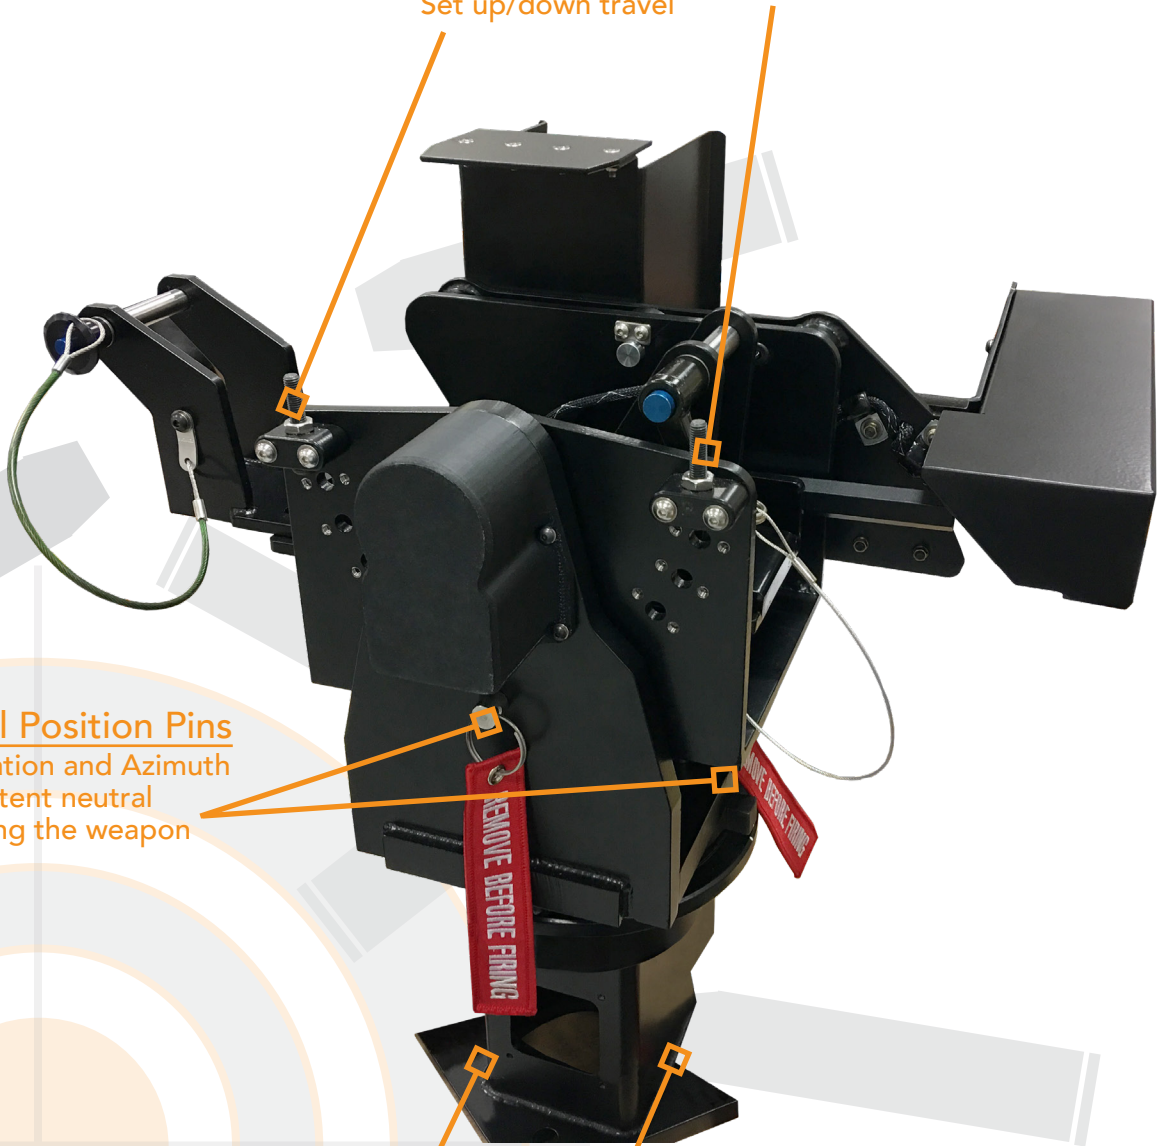

ACME's new Gun Active Recoil (GAR®) provides new features and capabilities to improve the replica weapon training experience. The new GAR® still includes ACME's patented, all-electric recoil system that provides, full-force, full-rate-of-fire recoil.

Adjustable Elevation Stops
Set up/down travel

Neutral Position Pins
Set Elevation and Azimuth
to consistent neutral
for zeroing the weapon
position.

Adjustable Azimuth Stops
Set left/right travel

ACME WORLDWIDE ENTERPRISES
1710 RANDOLPH COURT SE
ALBUQUERQUE NM, 87106
(505) 243-0400

Top Down View

Adapter Slot

Slide front of adapter into the slot retainer

Adapter

M240 adapter shown installed

Ammo Can Holder

Four screws retain the holder on the GAR® cradle
Remove screws to replace the ammo can holder